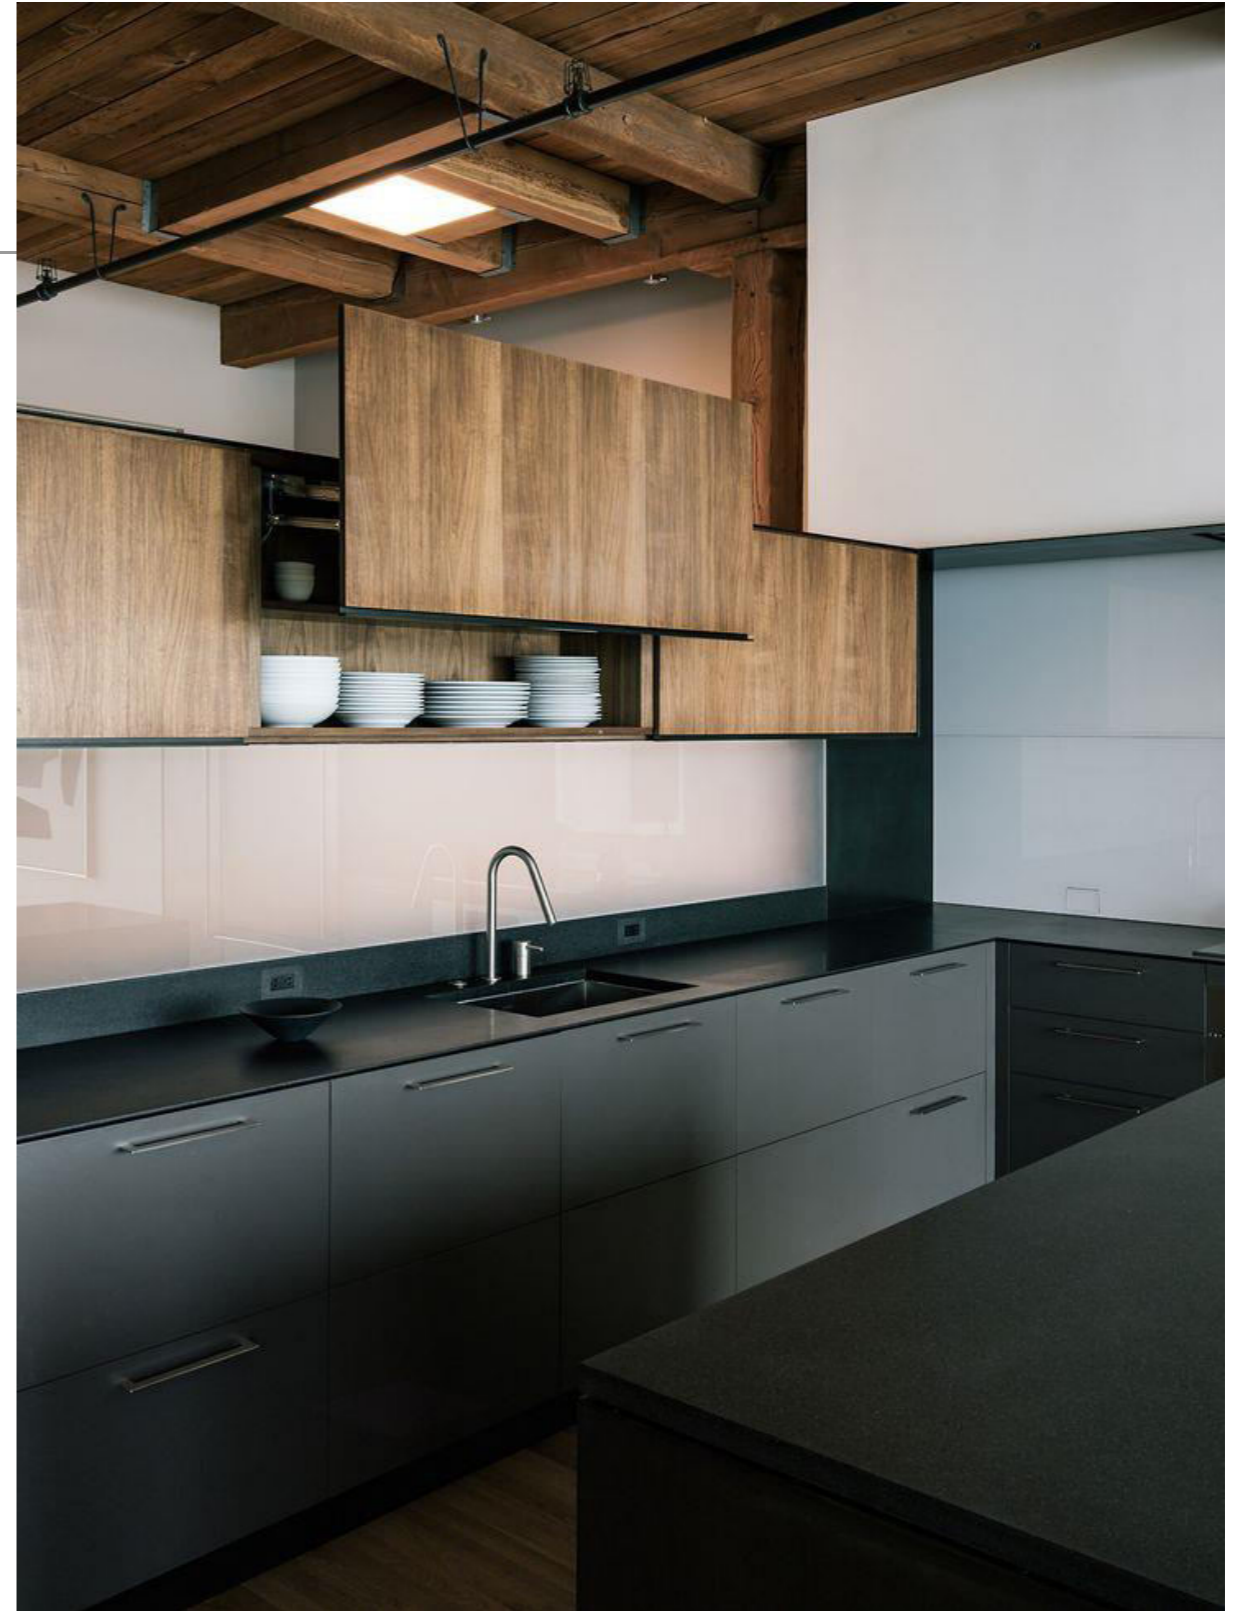

Café Crème

Kitchen inspirational images, representational only

Café Crème

1. Wall tile feature : Mutina Tex White 115 x 200 mm – 5 textures mixed.
<http://www.urbanedgeceramics.com.au/component/igallery/brands/mutina/tex>
2. Bathroom wall tile : Link Ghost White Rectified 300 mm x 600 mm
3. Laminate : Formica Mocha Firwood 5483
4. Laminate : Laminex Polar White 205
5. Stone counter tops : Essastone Bone White 20mm Thickness
<http://www.essastone.com.au/uploads/product-details/essastone%20TDS51.pdf>
6. Track White Rectified 300 mm x 600 mm Tile
7. Sisal Plus Natural : www.sisalcarpet.com

Café Noir

Kitchen inspirational images, representational only

Café Noir

1. Wall tile feature : Mutina Tex Black 115 x 200 mm – 5 textures mixed.
<http://www.urbanedgeceramics.com.au/component/igallery/brands/mutina/tex>
2. Bathroom wall tile : Tecno Tortora Rectified 300 mm x 600 mm
3. Laminate : Laminex Seductive Limba 467
4. Laminate : Formica Deep Anthracite 9708
5. Stone counter tops : Essastone Basalto
<http://www.essastone.com.au/uploads/product-details/essastone%20TDS51.pdf>
6. Floor Tiles : Track Grey Rectified 250 mm x 1500 mm
7. Sisal Plus Cocoa Bean : www.sisalcarpet.com