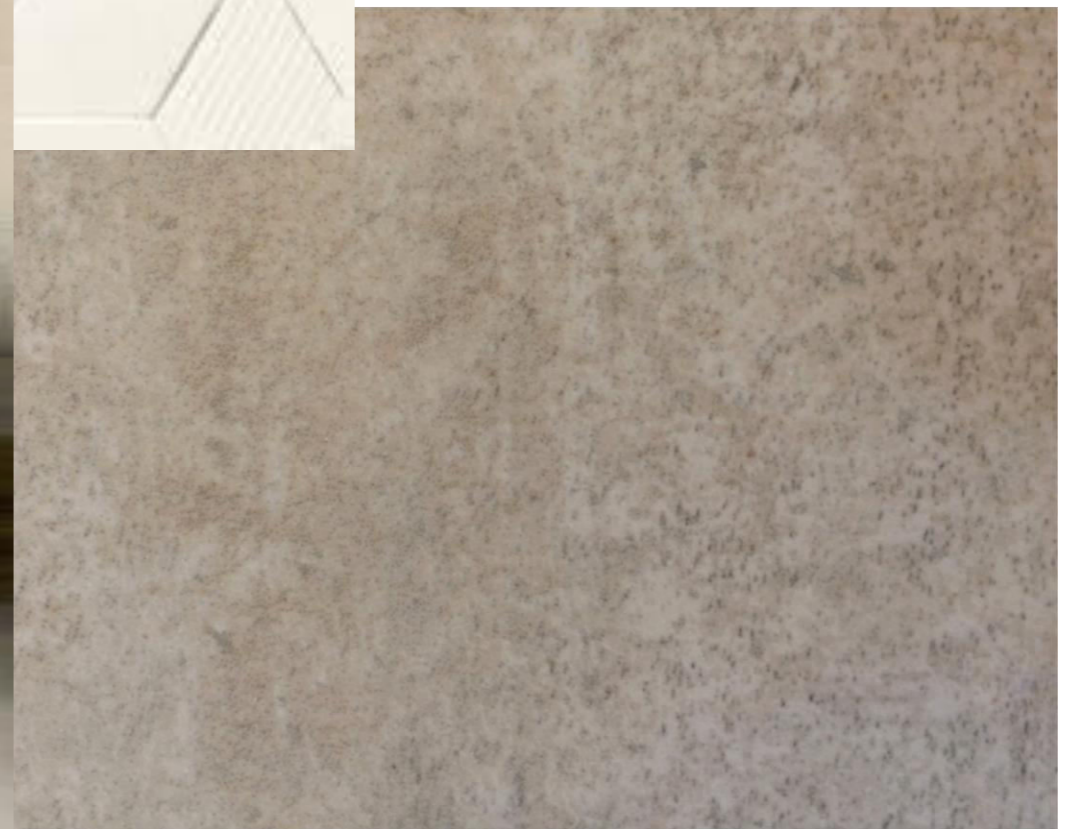

Café Crème

Bathroom inspirational image, representational only

Bathroom wall tile: feature :
Mutina Tex White 115 x 200
mm - 5 textures mixed

Bathroom wall tile: Link Ghost White
Rectified 300 mm x 600 mm