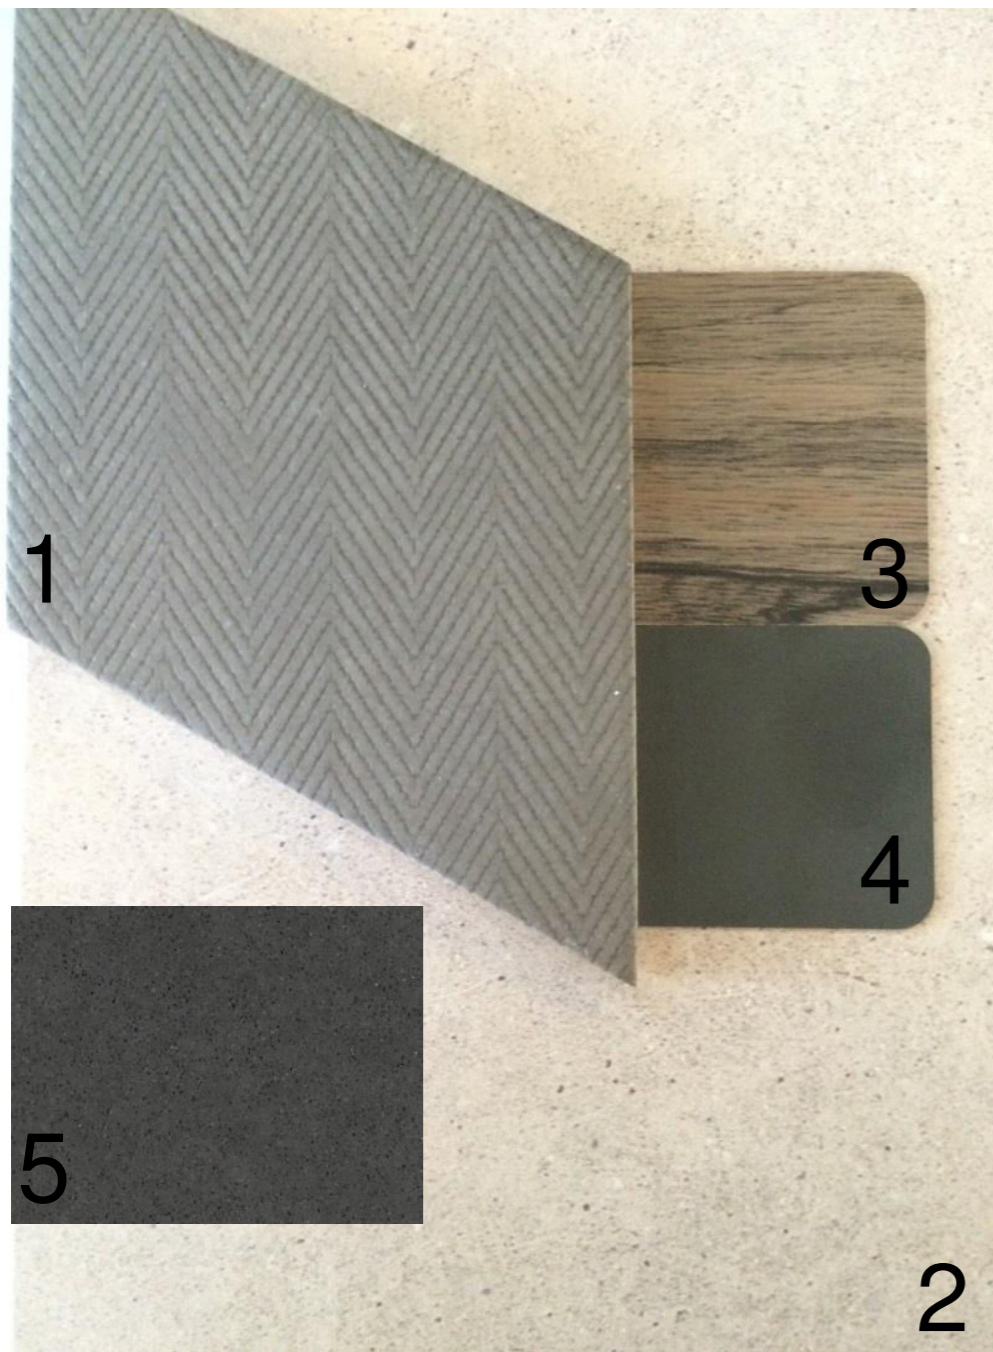

Café Noir

1. Wall tile feature : Mutina Tex Black 115 x 200 mm – 5 textures mixed.
  <http://www.urbanedgeceramics.com.au/component/igallery/brands/mutina/tex>
2. Bathroom wall tile : Tecno Tortora Rectified 300 mm x 600 mm
3. Laminate : Laminex Seductive Limba 467
4. Laminate : Formica Deep Anthracite 9708
5. Stone counter tops : Essastone Basalto
  <http://www.essastone.com.au/uploads/product-details/essastone%20TDS51.pdf>
6. Floor Tiles : Track Grey Rectified 250 mm x 1500 mm
7. Sisal Plus Cocoa Bean : www.sisalcarpet.com